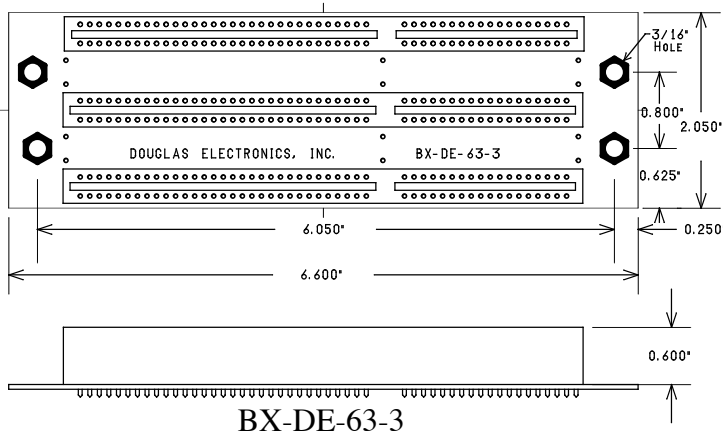

BX-DE-63-2 (1.250" wide)

The BX-DE-63 is a two, three or four slot ISA passive ISA bus.

Options:

- *BX-DE-63-2 (two ISA connectors)
- BX-DE-63-3 (three ISA connectors)
- BX-DE-63-4 (four ISA connectors)